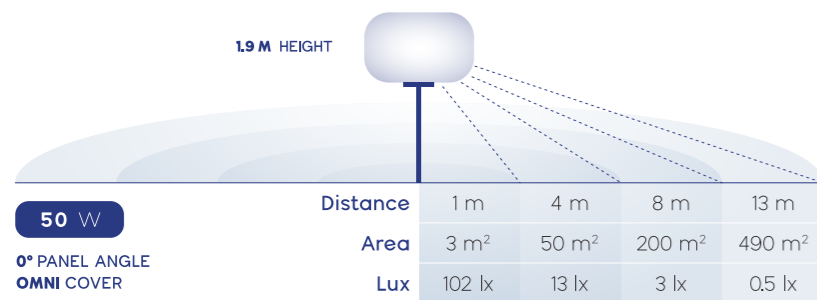

LIGHTING DATA