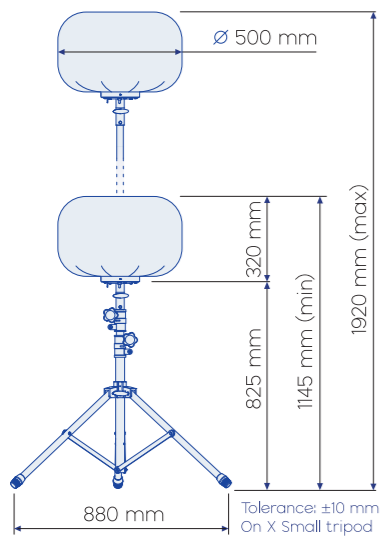

# TINY LED Balloon Light

50 W RGBW AC / DC

Our 50 W TINY LED Balloon Lights are the most compact and portable in our collection and available in white or RGBW, and AC or DC. While these family friendly lights aren't as powerful as their bigger cousins, they emit more than enough for everyday activities. And since they are dimmable, you can always set them to just the right brightness, whether you're cooking, reading, dining or just enjoying the great outdoors.

## DIMENSIONS

## TECHNICAL DATA

50 W RGBW

<b>General</b>	Voltage	AC 100-240 V / DC 29 V
	Operating Time	4-5 hrs
	Operating Amperage	AC 0.97 A / DC 1.72 A
	Power Consumption (±5%)	AC 55 W / DC 50 W
<b>Lamp</b>	Lamp+Tripod	4.9 kg
	Panel Power Consumption (±5%)	45 W <b>50 W</b> / 40 W <b>RGBW</b>
	Panel Luminous Flux (±10%)	6,800 lm <b>50 W</b> / 6,500 lm <b>RGBW</b>
	Correlated Color Temperature	5,000 K
	Width	500 mm
	Height	320 mm
<b>Tripod</b>	Weight	2.3 kg
	Height (min-max)	825-1600 mm
	Weight	2.6 kg
	Collapsed Height	770 mm
	Collapsed Width	120 mm
<b>Battery (DC model)</b>	Cell	Panasonic NCR18650PF
	Dimension	94 x 72.6 x 199 mm
	Weight	1.78 (±0.05 kg)
	IP rating	IP 55
	Certification	PSE, UN38.3