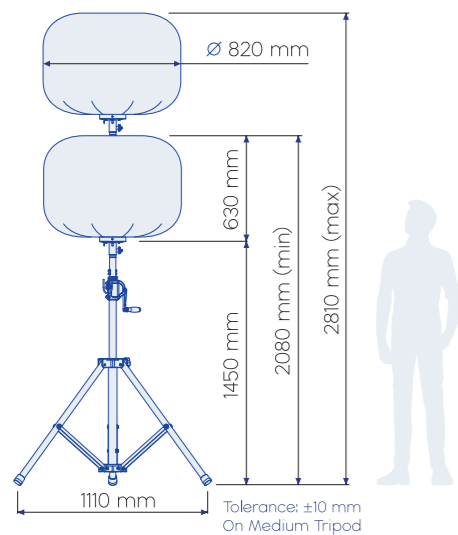

MIDI LED Balloon Light

300 W

Our MIDI LED Balloon Lights emit light that is close to sunlight. They are best for situations where no-nonsense lighting is essential for safety and practicality. They can be used for rescue operations, tunneling, oil and gas exploration, outdoor construction and on large film sets.

DIMENSIONS

TECHNICAL DATA

300 W

General	Voltage	AC 100-240 V
	Frequency	50/60 Hz
	Operating Amperage	1.5 A/3.1 A
	Power Consumption (±5%)	150 W/300 W
	Lamp+Tripod	15.8 kg
Lamp	Panel Power Consumption (±5%)	130 W/260 W
	Panel Luminous Flux (±10%)	25,000 lm/50,000 lm
	Correlated Color Temperature	5,000 K
	Width	820 mm
	Height	630 mm
Tripod	Weight	8.4 kg
	Height (min-max)	1450-2180 mm
	Weight	7.4 kg
	Collapsed Height	1340 mm
	Collapsed Width	180 mm