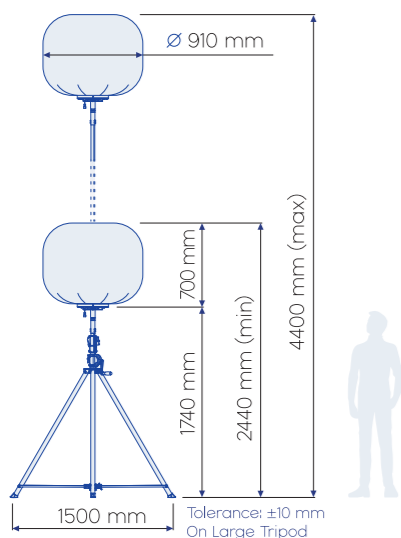

MAXI LED Balloon Light

500 W 960 W

Our MAXI LED Balloon Lights are the brightest in our collection and come in 500 W and 960 W versions. Their wide coverage make them essential for large-scale infrastructure projects like roadworks and construction projects, and they provide ample lighting at sporting events. Their easy setup and portability make them invaluable in fire-fighting and other disaster relief situations.

DIMENSIONS

TECHNICAL DATA

		500 W	960 W
General	Voltage	AC 100-240 V	AC 100-240 V
	Frequency	50/60 Hz	50/60 Hz
	Operating Amperage	2.9 A/5.5 A	5.3 A/10.6 A
	Power Consumption (±5%)	245 W/490 W	485 W/970 W
	Lamp+Tripod	31.5 kg	36.5 kg
Lamp	Panel Power Consumption (±5%)	216 W/432 W	432 W/864 W
	Panel Luminous Flux (±10%)	36,000 lm/72,000 lm	72,000 lm/145,000 lm
	Correlated Color Temperature	5,000 K	5,000 K
	Width	910 mm	910 mm
	Height	700 mm	700 mm
	Weight	14.5 kg	19.5 kg
	Tripod	Height (min-max)	1740-3700 mm
	Weight	17 kg	17 kg
	Collapsed Height	1980 mm	1980 mm
	Collapsed Width	210 mm	210 mm