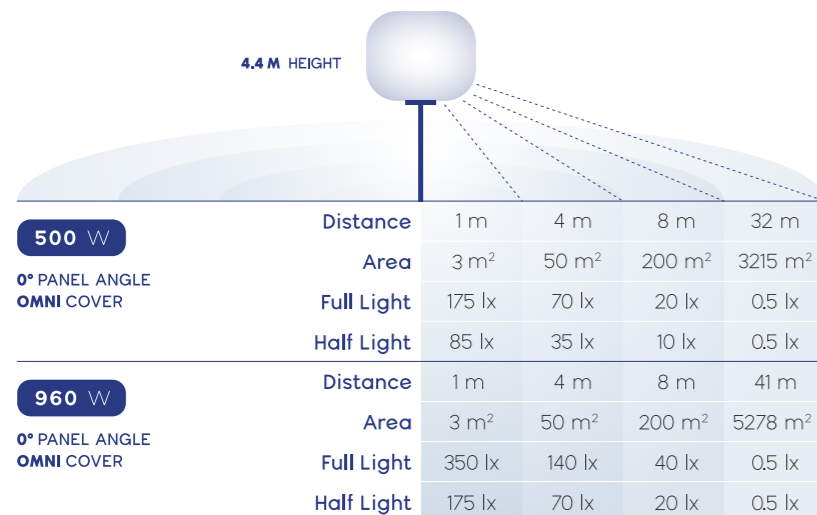

LIGHTING DATA

CUSTOMIZATION

Our MAXI LED Balloon Light can also be customized with:

- Trolley Mount
- Light Cover
- RGB Light
- Fog Light
- Timer
- Custom Color Temperature
- Dimmer
- Remote Control / APP