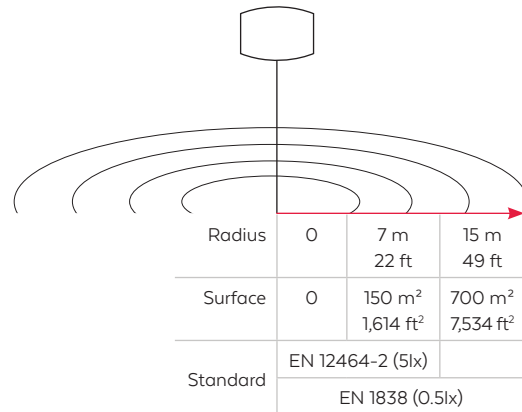

> 4 hours of battery life at 12 000 lumens

sirocco LED 12 000 lm

pro-pack version

dimensions and packaging

Envelope size	ø 60 cm / h 45 cm ø 23 in / h 17 in
Telescopic column height	up to 220 cm - 86 in
Net weight of the balloon	3 kg - 6,6 lbs
Pro-pack version (handle and wheels)	
Case dimensions	L 67 x w 51 x h 26 cm L 26 x w 20 x h 10 in
Content:	full set lighting balloon with telescopic column, 1 battery, 1 battery charger, 1 user manual, 1 repair kit
Net weight	20 kg - 44 lbs

lighting data

Open core area lighting requirement (EN 1838 standard)	700 m ² 7,534 ft ²
Very low risk area lighting requirement for safety and security (EN 12464-2 standard)	150 m ² 1,614 ft ²
Light under the balloon (2.5 m - 8 ft high)	200 lx - 18 fc
Maximum lumen	12 300 lm
Colour temperature: neutral	4 750 K

How to read the drawing: in a range of 15 m - 49 ft, being a surface of 700 m² - 7,534 ft², we guarantee a lighting in accordance with the EN 1838 standard.

technical data

Lamps	12 x 10 W LED			
Average LED life*	40 000 h			
Efficiency	100 lm/W			
Type of lamp holder	10 W LED COB			
Maximum power	125 W			
Available voltage	48 V DC			
Dimmable	100 %	66 %	33 %	flash mode
Battery lifetime	4 h	6 h	12 h	8 h
Restrike time	instant			
Power supply	battery 13Ah-lithium 48 V			
Envelopes options	multiple envelope colours, without reflector or with reverse reflector			