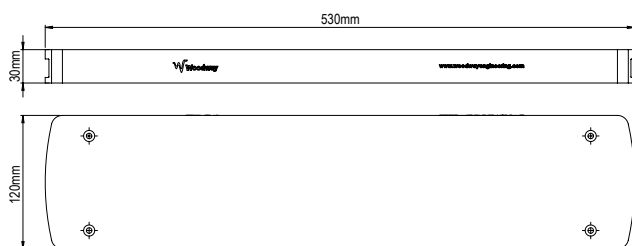

MOUNTING SOLUTIONS

Flexiplate

A brand new, high quality flexible rubber number plate for a perfect fit to any vehicle. Supplied and fitted with a pair of ultra-bright Whelen® Micron™ Series lighthoods, and pre-wired with waterproof connectors for a quick and easy installation.

Key Features

- Mounts behind existing registration plate.
- High-quality, flexible rubber housing.
- Pre-wired waterproof connections.
- Designed and manufactured in the UK.
- Made from natural rubber.
- Supplied fitted with two Whelen Micron lighthoods.
- Available in blue, amber and smoked lens.
- ECE R10 Approved.
- Hard coated lighthouse lenses minimize damage from road salt, chemicals and UV.
- 25 Scan-Lock Flash Patterns.