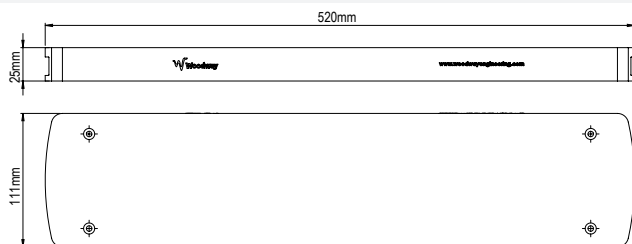

MOUNTING SOLUTIONS

Flexiplate

Following on from the success of the Woodway flexiplate, we bring you a newly improved version of the high quality flexible rubber number plate for a perfect fit to any vehicle. Supplied and fitted with a pair of ultra-bright Whelen® Micron™ Series lighthead, and pre-wired with waterproof connectors for a quick and easy installation.

Voltage

Key Features

- Mounts behind existing registration plate
- High-quality, flexible rubber housing
- Pre-wired waterproof connections
- Made from natural rubber
- Supplied fitted with two Whelen® Micron™ lighthead
- Available in blue, amber and smoked lens
- Hard coated lighthead lenses minimise damage from road salt, chemicals and UV
- 25 Scan-Lock Flash Patterns
- 520x111x25mm

Product Option	Product Number
Flexiplate + 2 Micron Lighthead	MCRNF-*
Flexiplate + 2 Smoked Micron Lighthead	MCRNF-*X

Replace * symbol in product number with letter indicating colour:
A = Amber, B = Blue