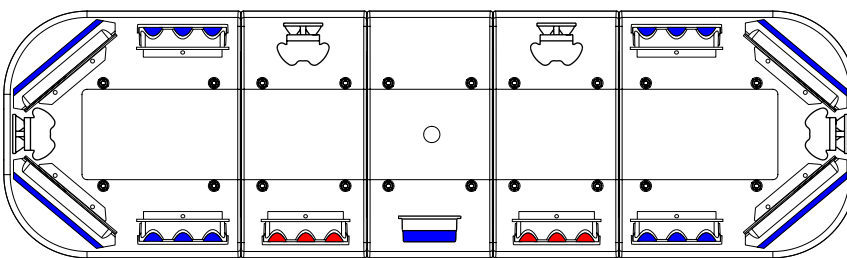

JS4104RG-3

List price: £740.00

4x LIN6 Corner Blue
4x CON3 Blue
2x CON3 Red
2x 3 LED Alleys
2x 3 LED Steady Takedowns
1x TIR3 Steady Blue