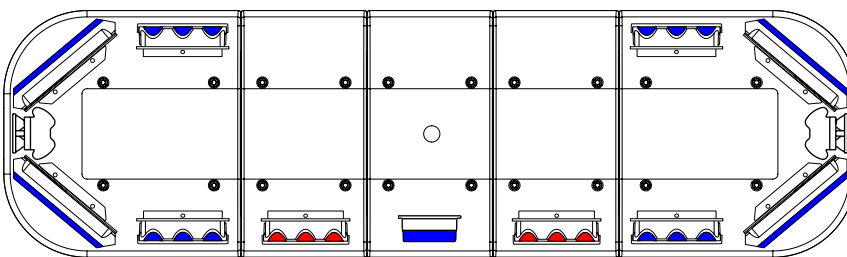

JS4104RG-2

List price: £700.00

4x LIN6 Corner Blue
4x CON3 Blue
2x CON3 Red
2x 3 LED Alleys
1x TIR3 Steady Blue