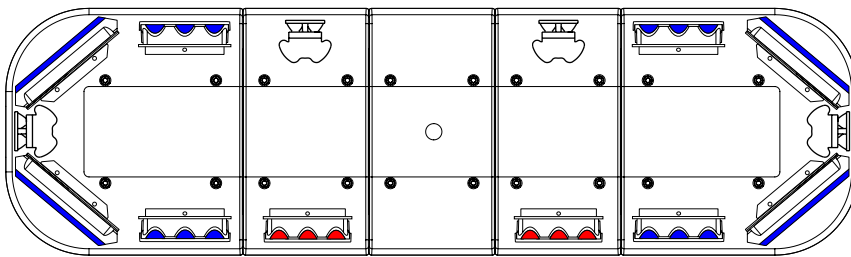

JS4104R-3

List price: £700.00

4x LIN6 Corner Blue
4x CON3 Blue
2x CON3 Red
2x 3 LED Alleys
2x 3 LED Steady Takedowns