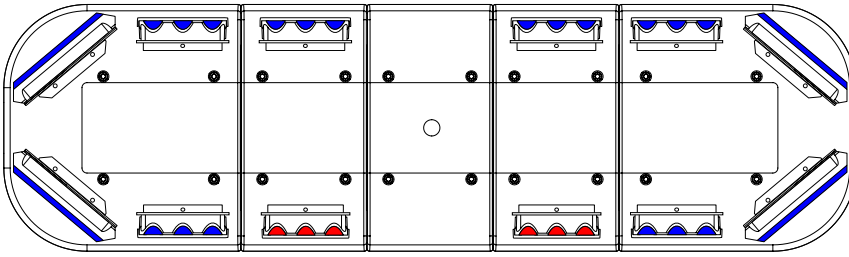

JS4106R-1

List price: £660.00

4x LIN6 Corner Blue
6x CON3 Blue
2x CON3 Red