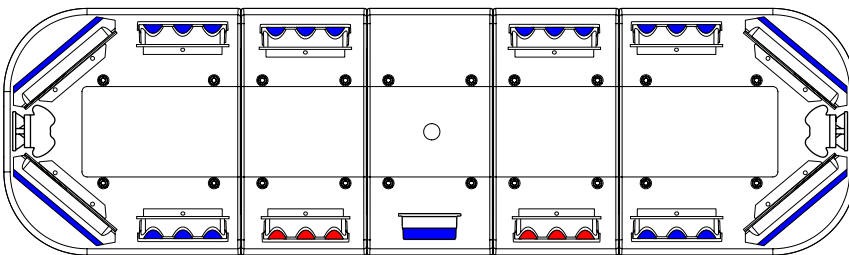

JS4106RG-2

List price: £740.00

4x LIN6 Corner Blue
6x CON3 Blue
2x CON3 Red
2x 3 LED Alleys
1x TIR3 Steady Blue

Bars come with MKEZ7 mounting feet as standard. Other options are available, contact sales for details.

Blue lenses option available. add 'B' to end of part number to specify.

Centre cable exit.