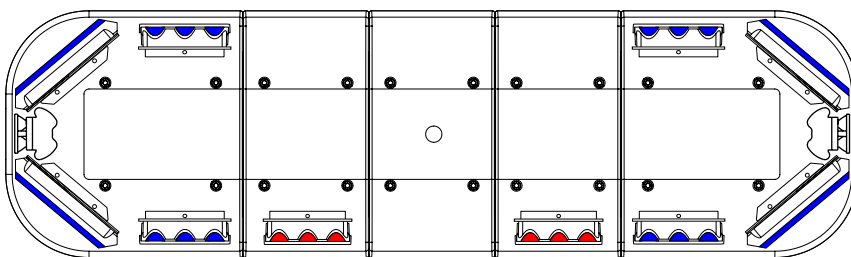

JS4104R-2

List price: £660.00

4x LIN6 Corner Blue
4x CON3 Blue
2x CON3 Red
2x 3 LED Alleys