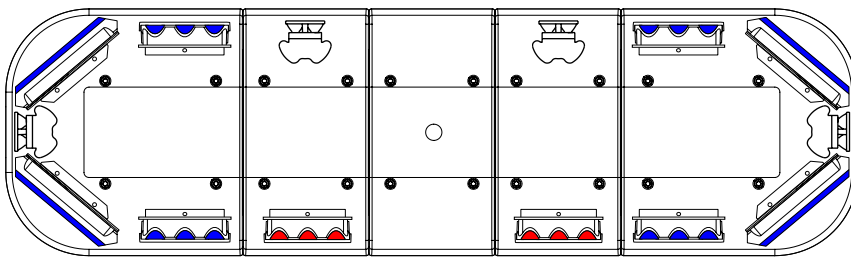

### JS4104R-4

List price: £740.00

4x LIN6 Corner Blue  
4x CON3 Blue  
2x CON3 Red  
2x 3 LED Alleys  
2x 3 LED Flashing/Steady Takedowns

Bars come with MKEZ7 mounting feet as standard. Other options are available, contact sales for details.