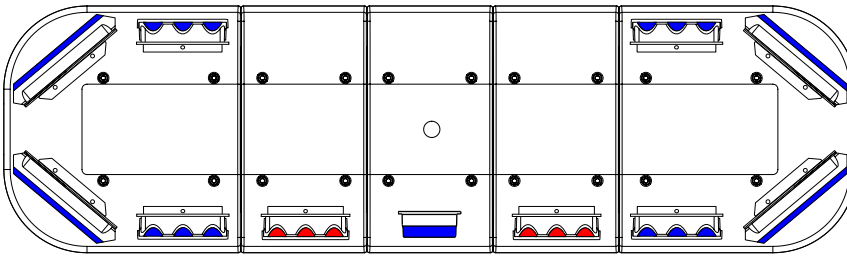

JS4104RG-1

List price: £660.00

4x LIN6 Corner Blue
4x CON3 Blue
2x CON3 Red
1x TIR3 Steady Blue