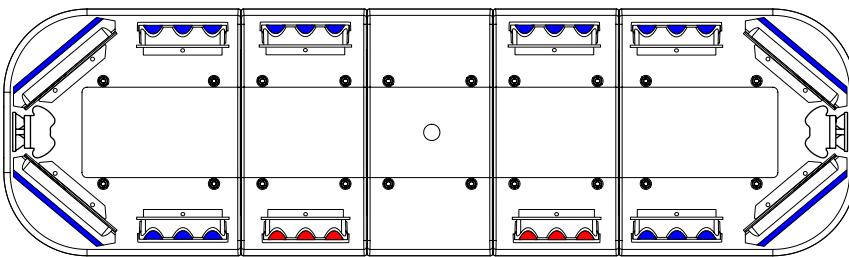

JS4106R-2

List price: £700.00

4x LIN6 Corner Blue
6x CON3 Blue
2x CON3 Red
2x 3 LED Alleys