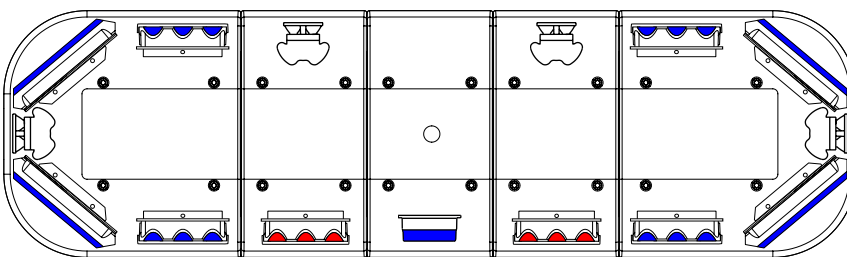

JS4104RG-4

List price: £780.00

4x LIN6 Corner Blue
4x CON3 Blue
2x CON3 Red
2x 3 LED Alleys
2x 3 LED Flashing/Steady Takedowns
1x TIR3 Steady Blue

Bars come with MKEZ7 mounting feet as standard. Other options are available, contact sales for details.

Blue lenses option available. add 'B' to end of part number to specify.

Centre cable exit.