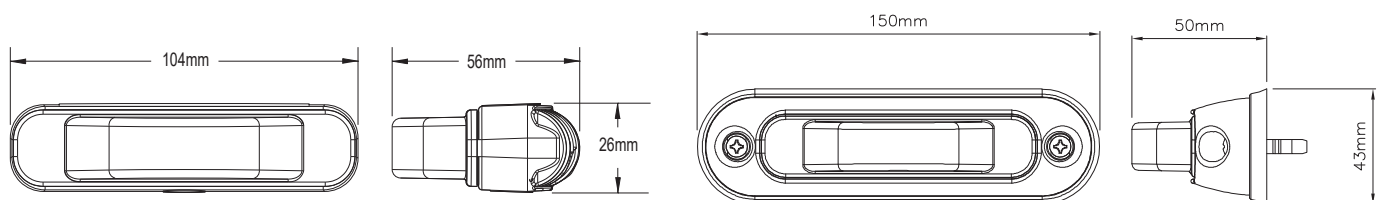

Product Option	Product Number
ION™ V Series, Universal Mount, Combination 180° warning, take down and puddle light	IONV3*
ION™ V Series, Universal Mount, Combination 180° and TIR warning, single colour	IONV1*
ION™ V Series, Surface Mount Directional, Combination 180° warning, take down and puddle light	IONSV3*
ION™ V Series, Surface Mount Directional, Combination 180° and TIR warning, single colour	IONSV1*

Replace \* symbol in product number with letter indicating colour: A = Amber, B = Blue, C = White, R = Red, G = Green

SOLO™

### Key Features

- 3-in-1 combination warning, spotlight and ground illumination
- High Definition Optics (HDO™) technology
- Single colour models have combination 180° and TIR directional warning
- 25 Scan-Lock™ flash patterns
- Hard-coated lenses
- Available with smoked lenses
- Surface mount option includes black flange
- Universal mount option includes bracket