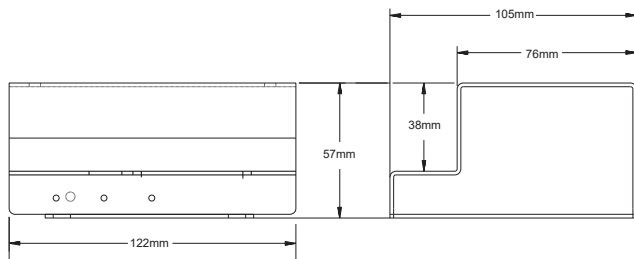

## Euro1

**WHELEN®**

One of the most advanced, ultra-compact remote mounted Whelen® amplifiers to date, with Hands Free and horn ring override capabilities. Includes Scan-Lock™ tone selection with 16 warning tones and 4 modes of operation.