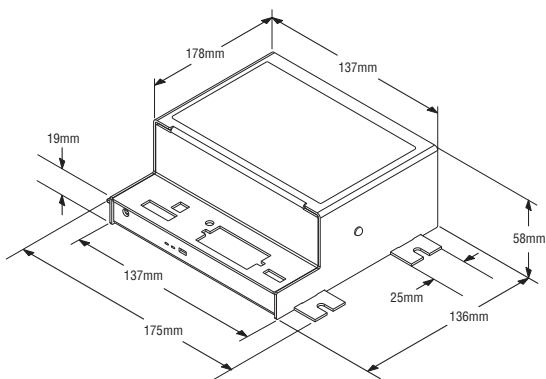

Product Option	Product Number
Beta™ Remote Siren, 12V	BETA112R
Beta™ Remote Siren, 24V	BETA124R
Control Head with 15' Interconnect Harness	BETA1
Control Head with 20' Cable, Surface Mount	BETA2
Remote Mic	BETAMIC