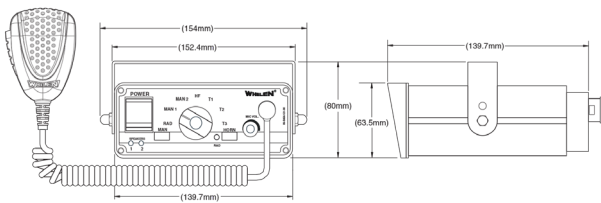

SIRENS & SPEAKERS

295 Series

WHELEN

A full function siren plus radio repeat and public address, at an economical price. The self-contained unit mounts underneath the dash including hands-free operation and Scan-Lock™ siren tone. Two models to choose from; hard-wired microphone or removable microphone with volume control.